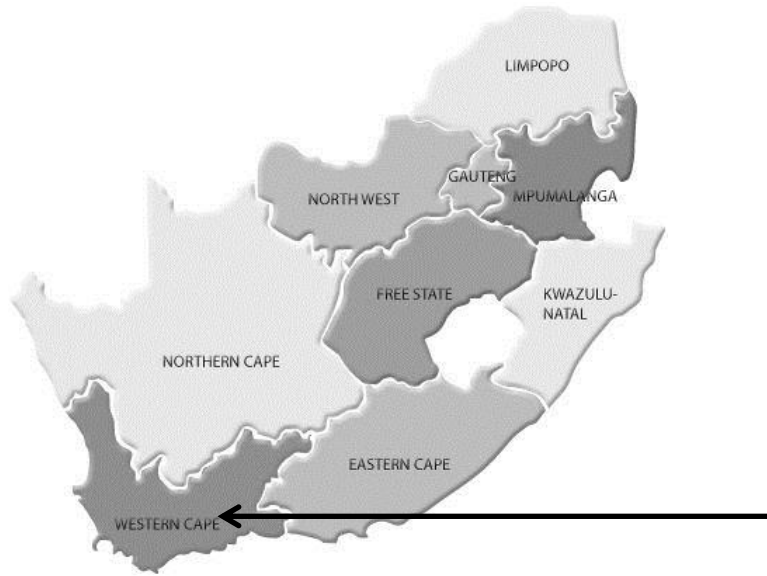

FACT SHEET

LOCATION

STELLENBOSCH
DEVON VALLEY ROAD
WESTERN CAPE, SOUTH AFRICA

DISTANCE FROM LODGE

± 35 KM (20 MINUTES DRIVE)

CAPE TOWN AIRPORT

- ROOMS -

9 SUITES