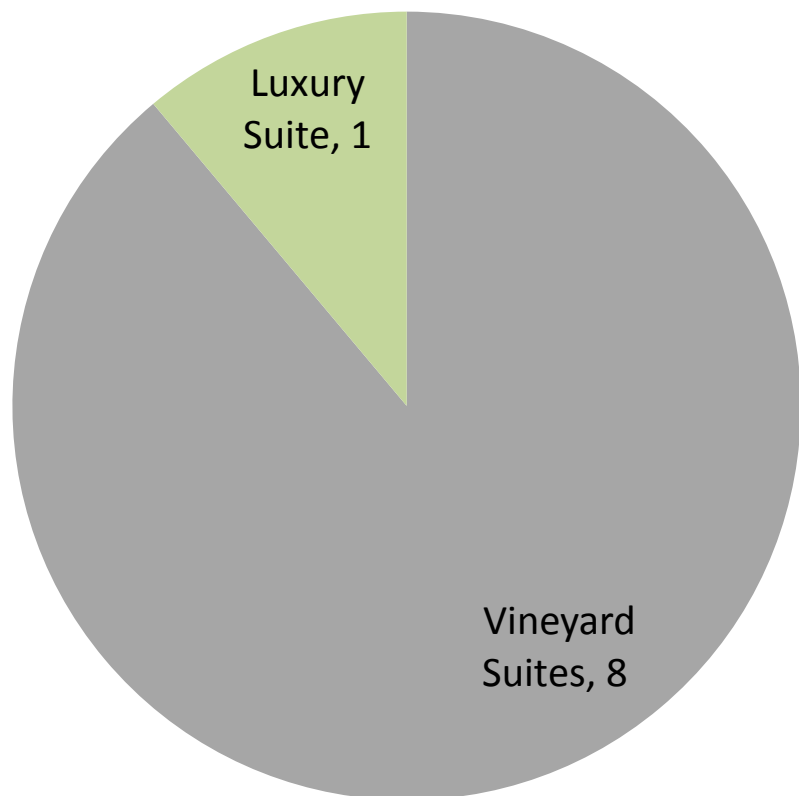

FACT SHEET

LOCATION

STELLENBOSCH
DEVON VALLEY ROAD
WESTERN CAPE, SOUTH AFRICA

DISTANCE FROM LODGE

± 35 KM (20 MINUTES DRIVE)

CAPE TOWN AIRPORT

- ROOMS -

9 SUITES

- IN-ROOM FACILITIES -

AIRCON

TEA/ COFFEE

INTERNET

TELEPHONE

TELEVISION

MINI BAR

HAIRDRYER

STOCKED ON REQUEST

EXAMPLES OF ROOMS AND SUITES

VINEYARD SUITE

LUXURY SUITE

LODGE FACILITIES

**FREE WIFI IN
PUBLIC AREAS**

**CONFERENCING
FACILITIES**

**LOUNGE/
TERRACE**