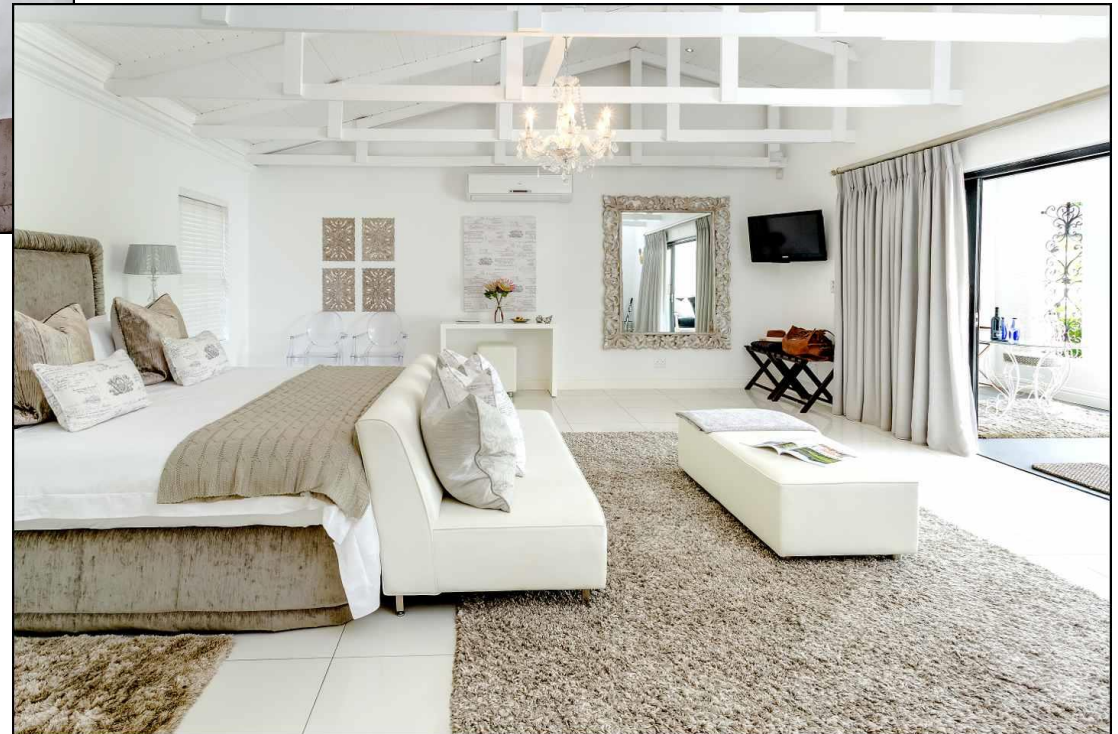

- IN-ROOM FACILITIES -

AIRCON

TEA/ COFFEE

INTERNET

TELEPHONE

TELEVISION

MINI BAR

HAIRDRYER

STOCKED ON REQUEST

EXAMPLES OF ROOMS AND SUITES

VINEYARD SUITE

LUXURY SUITE

LODGE FACILITIES

**FREE WIFI IN
PUBLIC AREAS**

**CONFERENCING
FACILITIES**

**LOUNGE/
TERRACE**