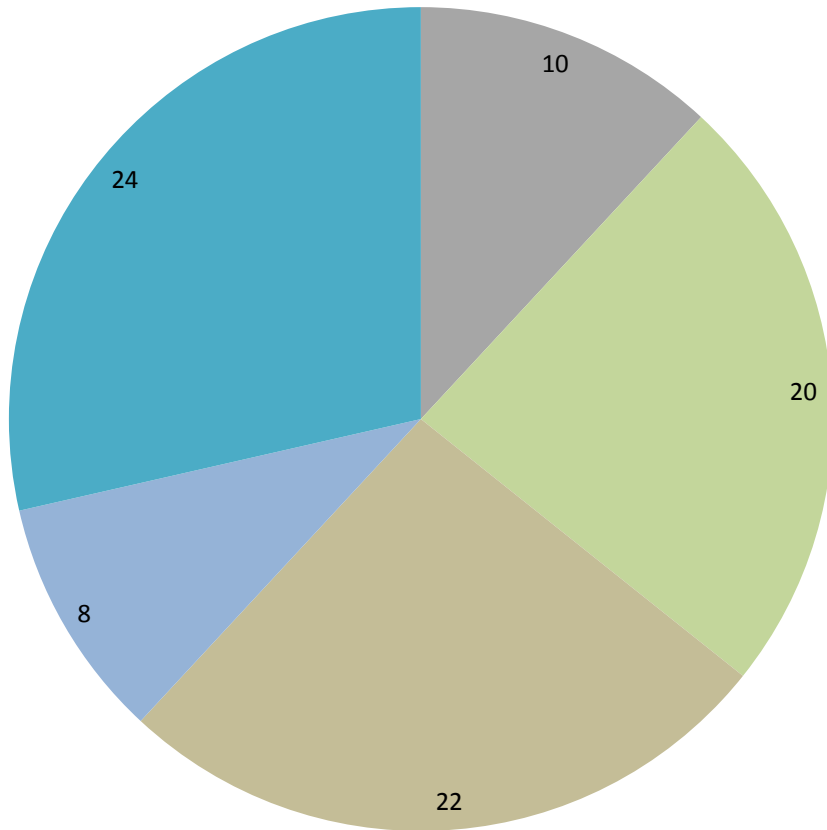

84

Bedrooms, suites, tented chalets

- Hanglip Mountain Lodge
- Wildside Safari Camp
- Ravineside Lodge
- Kingfisher Lodge
- Lakesdie Lodge

TELEPHONE

EMERGENCY LIGHT

SAFE

STOCKED ON REQUEST