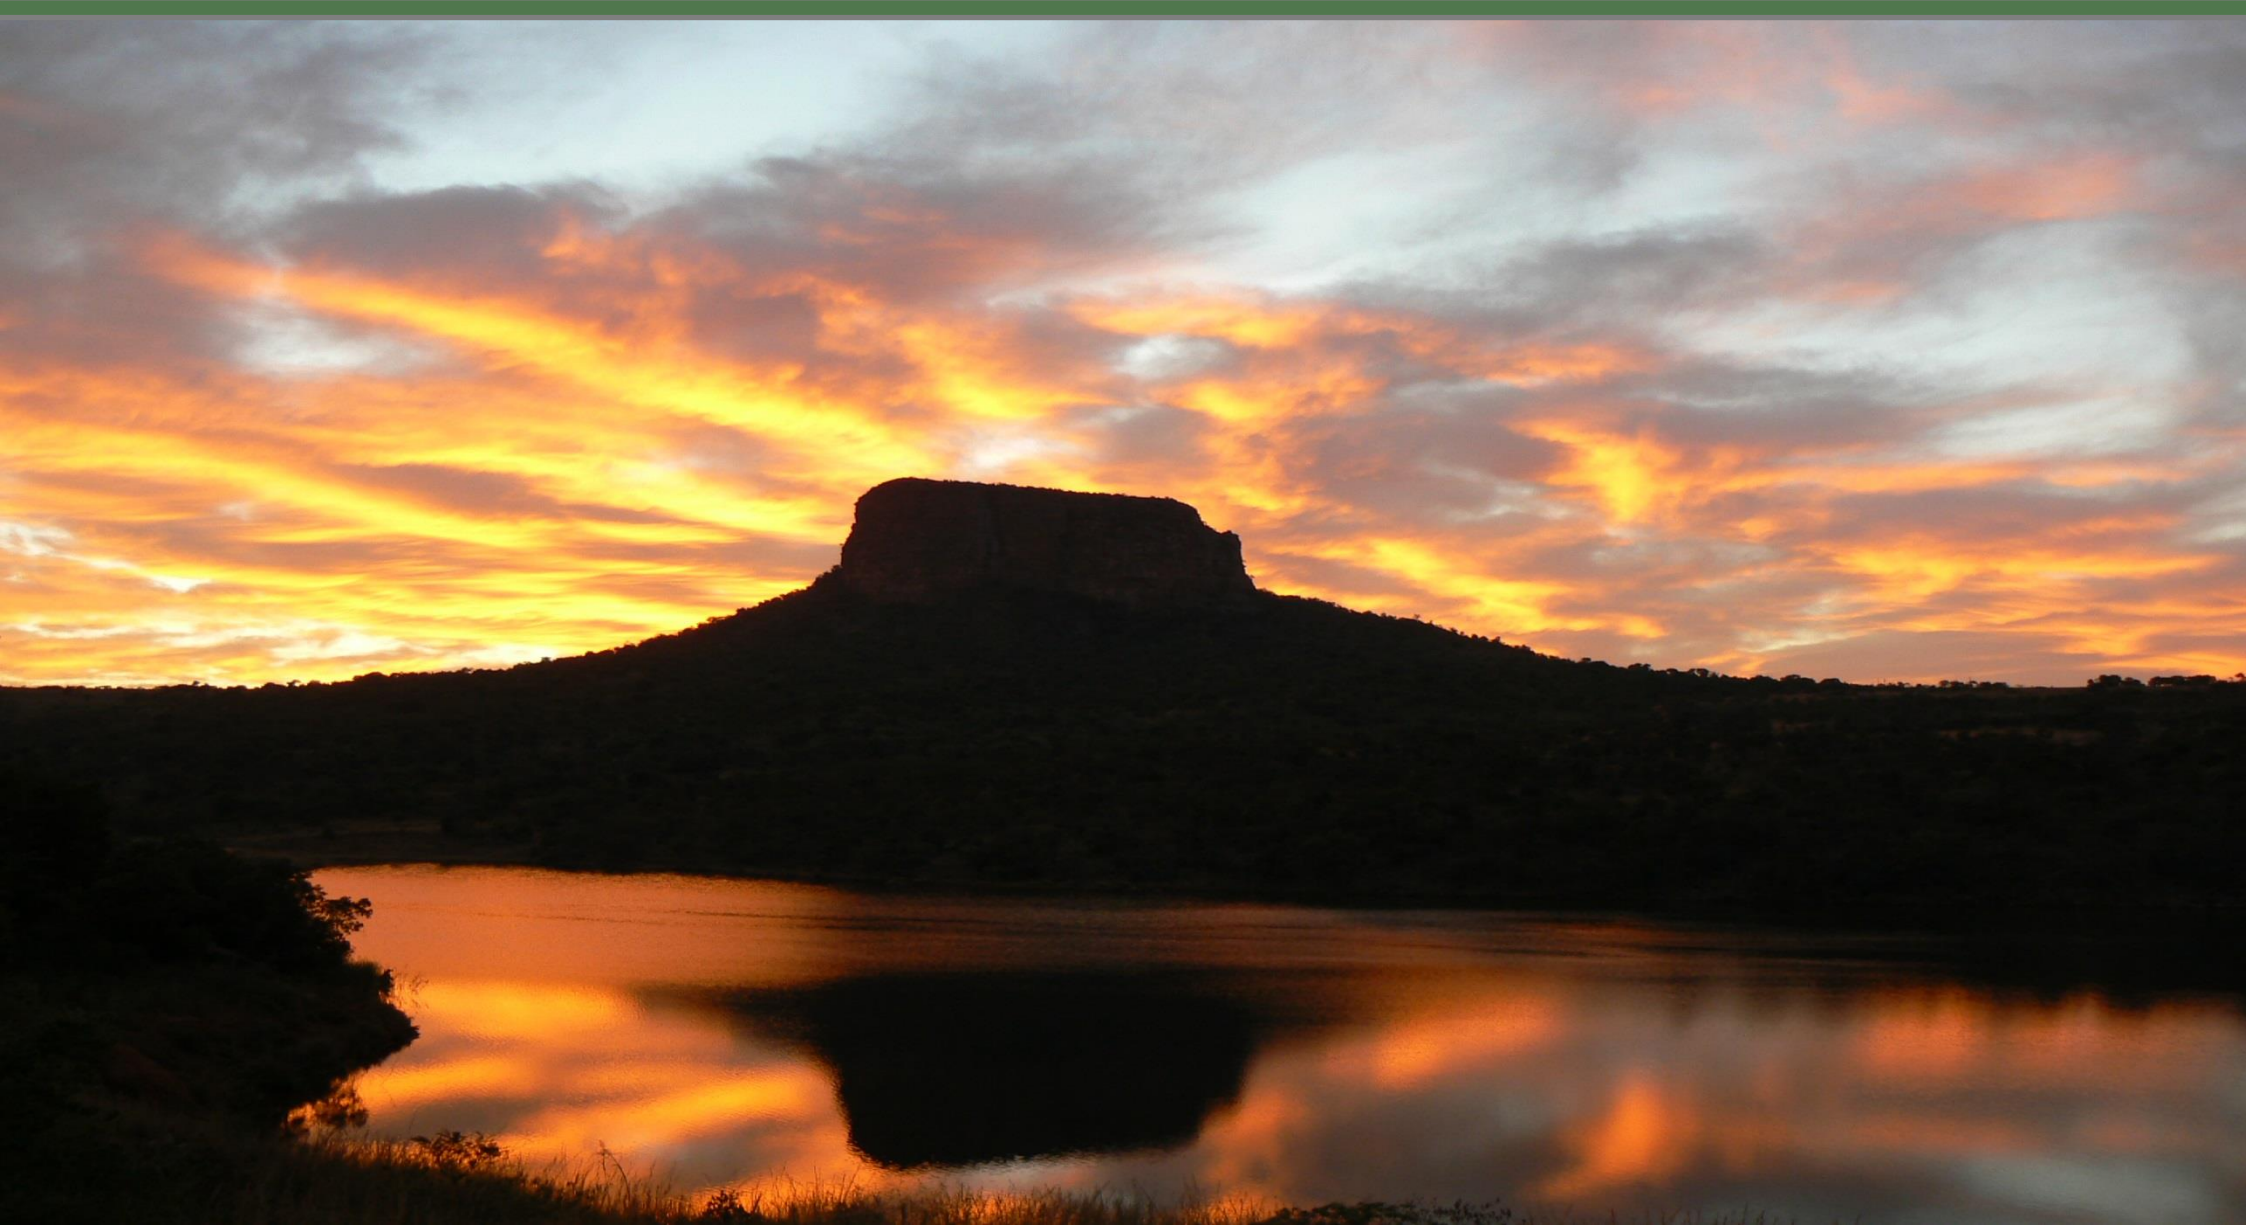

# LOCATION

**LIMPOPO PROVINCE**

**SOUTH AFRICA**

**HAAKDORING RD, STERKRIVIER DISTRICT**